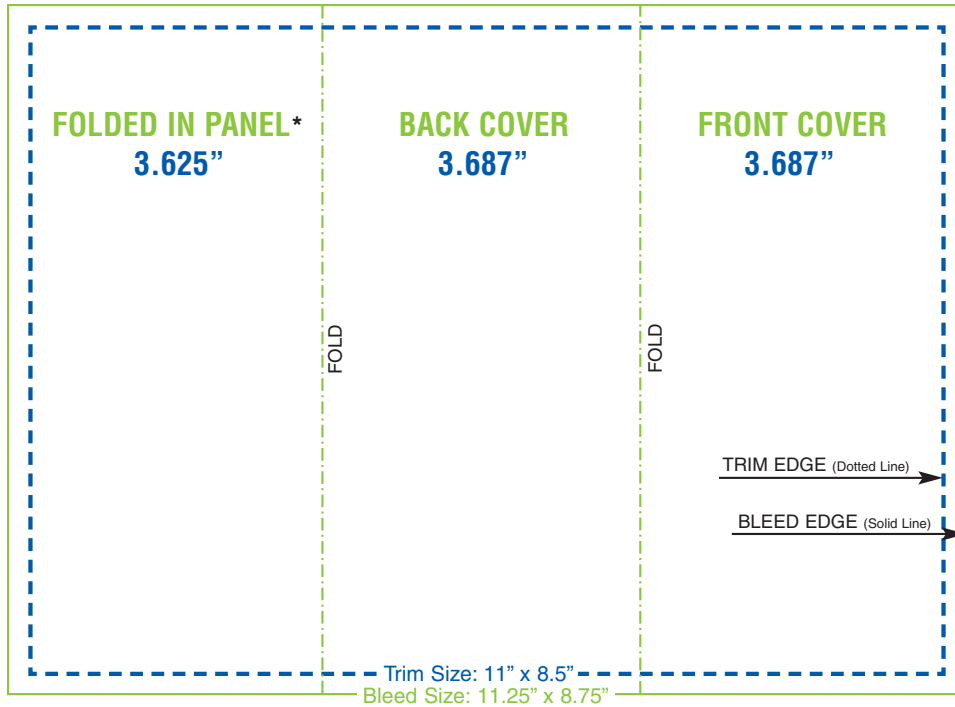

This template reflects the measurements and requirements to submit artwork for printing production. Please call us if you have any questions or special circumstances. *This template is NOT TO SCALE.*

Document Set-Up

Outside of Brochure

Inside of Brochure

* Note: The panel that folds in is slightly smaller in width to allow for the fold to lay smooth.

Keeping text and objects at least 1/8" from the trim edge is a good rule, unless those items are to bleed off the edge.

When doing a Z-fold

each panel can be the same size.