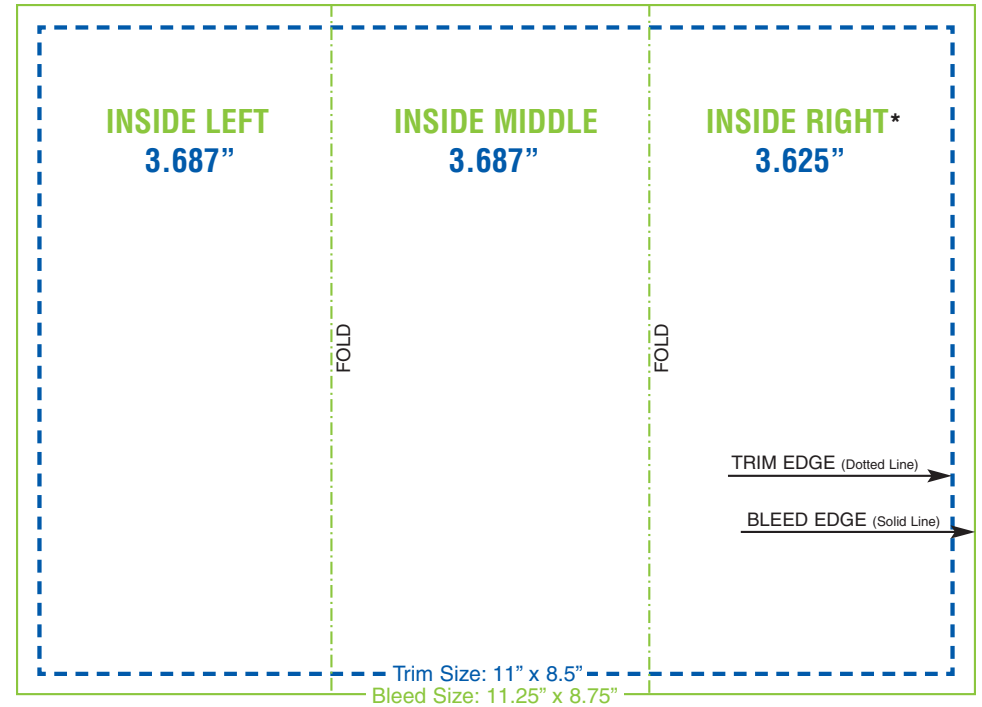

This template reflects the measurements and requirements to submit artwork for printing production. Please call us if you have any questions or special circumstances. *This template is NOT TO SCALE.*

Document Set-Up

Outside of Brochure

Inside of Brochure

* Note: The panel that folds in is slightly smaller in width to allow for the fold to lay smooth.

Keeping text and objects at least 1/8" from the trim edge is a good rule, unless those items are to bleed off the edge.

When doing a Z-fold

each panel can be the same size.