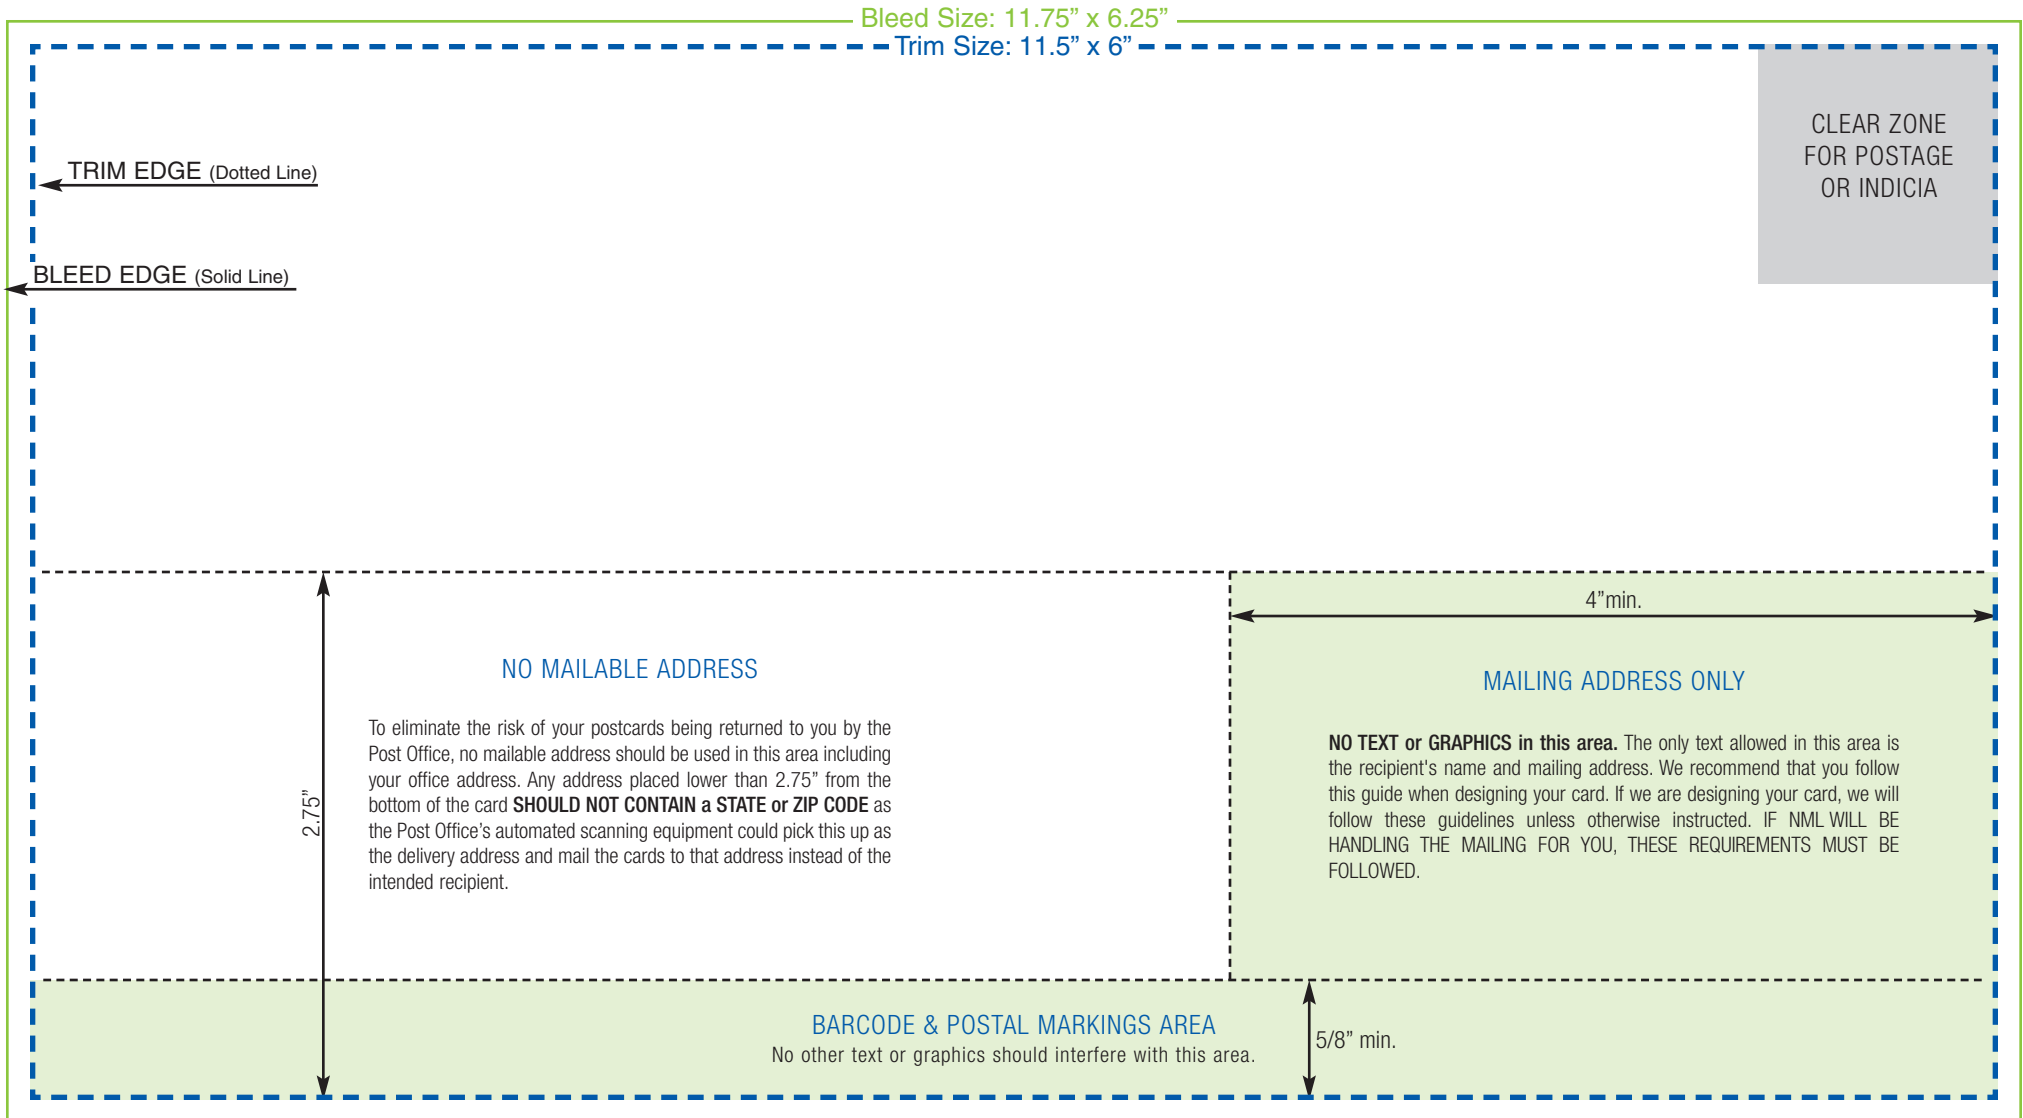

This template reflects the current requirements by the U.S. Postal Service to qualify for automated handling of your postcards which will insure the quickest and most cost effective delivery of your cards.

This template is NOT TO SCALE.

Postal Requirements

Super Jumbo Postcard 11.5" x 6"

6601 N. Andrews Avenue • Fort Lauderdale, FL 33309 • 800.327.5770 • www.GoNML.com